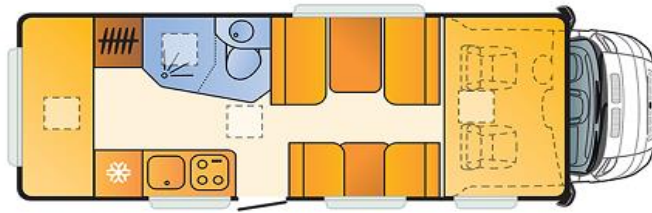

SUN LIVING LIDO A 45 DK

TECHNICAL DATA

X standard O optional

CHASSIS	
Emissions rating	Euro 5
Fiat 6 2.3 130 Hp 35 L	X
DIMENSIONS AND WEIGHTS	
Body length (mm)	6990
Total width (mm)	2330
Total height (mm)	3075
Internal height (mm)	2090/2290
Mass in running order (MRO, Kg)	2898
Max authorized weight (Kg)	3500
Max towing weight (Kg)	2000
Max loading weight (Kg)	602
Wheel base (mm)	4035
N. of homologated seats incl. Driver's seat	7
CHASSIS EQUIPMENT	
Chassis type	STANDARD
Corner legs	O
Spare wheel Fiat	O
Spare wheel holder	O
Tyre pressure monitoring system Fiat	O
Wheel trims - bigger	O
ABS	X
Robotized gear box Fiat	O
Fix&Go Kit (instead of spare wheel) Fiat	X
Colored front shock bumper white	SUN LIVING PACK
Front fog lights	O