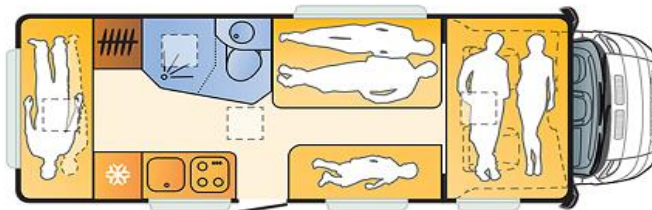

SUN LIVING LIDO A 45 DK

TECHNICAL DATA

X standard O optional

CHASSIS	
Emissions rating	Euro 5
Fiat 6 2.3 130 Hp 35 L	X
DIMENSIONS AND WEIGHTS	
Body length (mm)	6990
Total width (mm)	2330
Total height (mm)	3075
Internal height (mm)	2090/2290
Mass in running order (MRO, Kg)	2898
Max authorized weight (Kg)	3500
Max towing weight (Kg)	2000
Max loading weight (Kg)	602
Wheel base (mm)	4035
N. of homologated seats incl. Driver's seat	7
CHASSIS EQUIPMENT	
Chassis type	STANDARD
Corner legs	O
Spare wheel Fiat	O
Spare wheel holder	O
Tyre pressure monitoring system Fiat	O
Wheel trims - bigger	O
ABS	X
Robotized gear box Fiat	O
Fix&Go Kit (instead of spare wheel) Fiat	X
Colored front shock bumper white	SUN LIVING PACK
Front fog lights	O

ISOFIX installation for child safety seat	O
Bed with slatted frame and special foam	X
Furniture decor	SAMT ULME
Standard textile combination	LION
Dinette cushions - special foam 120 mm	X
Carpets in living compartment and cabin	O
KITCHEN EQUIPMENT	
Cooker 3 flame, with cover	X
Inox sink	X
Refrigerator	150 LT.
BATHROOM EQUIPMENT	
Wc quematical, turnable, passive ventilated	X
Shower tray	X
Separate shower cabin with solid door	X
Separate shower faucet	X
WATER INSTALLATIONS	
Fresh water tank with external inlet (L)	90
Waste water tank (L)	85
Waste water tank isolated with adjustable heating 85 L	O
Waste water omission tube	O
Submersible water pump	X
ELECTRICITY	
Additional battery 100 Ah, AGM, K=10	O
Power sockets 230 V	X
Socket 12 V	X
Main security switch for 230 V	X
Main electric switch 12 V	X
Ceiling led lights	X
Spot led lights	X
Ambient led lights	SUN LIVING PACK
Awning lid light	X
Electro block	X
Control panel	X
Fire extinguisher	O
HEATING / AIR CONDITIONING	
Heater TRUMA COMBI 4 with boiler	X
Heater TRUMA COMBI 6 with boiler	O
Luggage box - heated	X
Electric floor heating with transformer	O
GAS	
Gas regulator Truma Mono Control CS	X
AUDIO / VIDEO	
Preinstallation for TV (230 V, 2x12 V, antenna socket)	X
Tv cupboard / place for TV	X